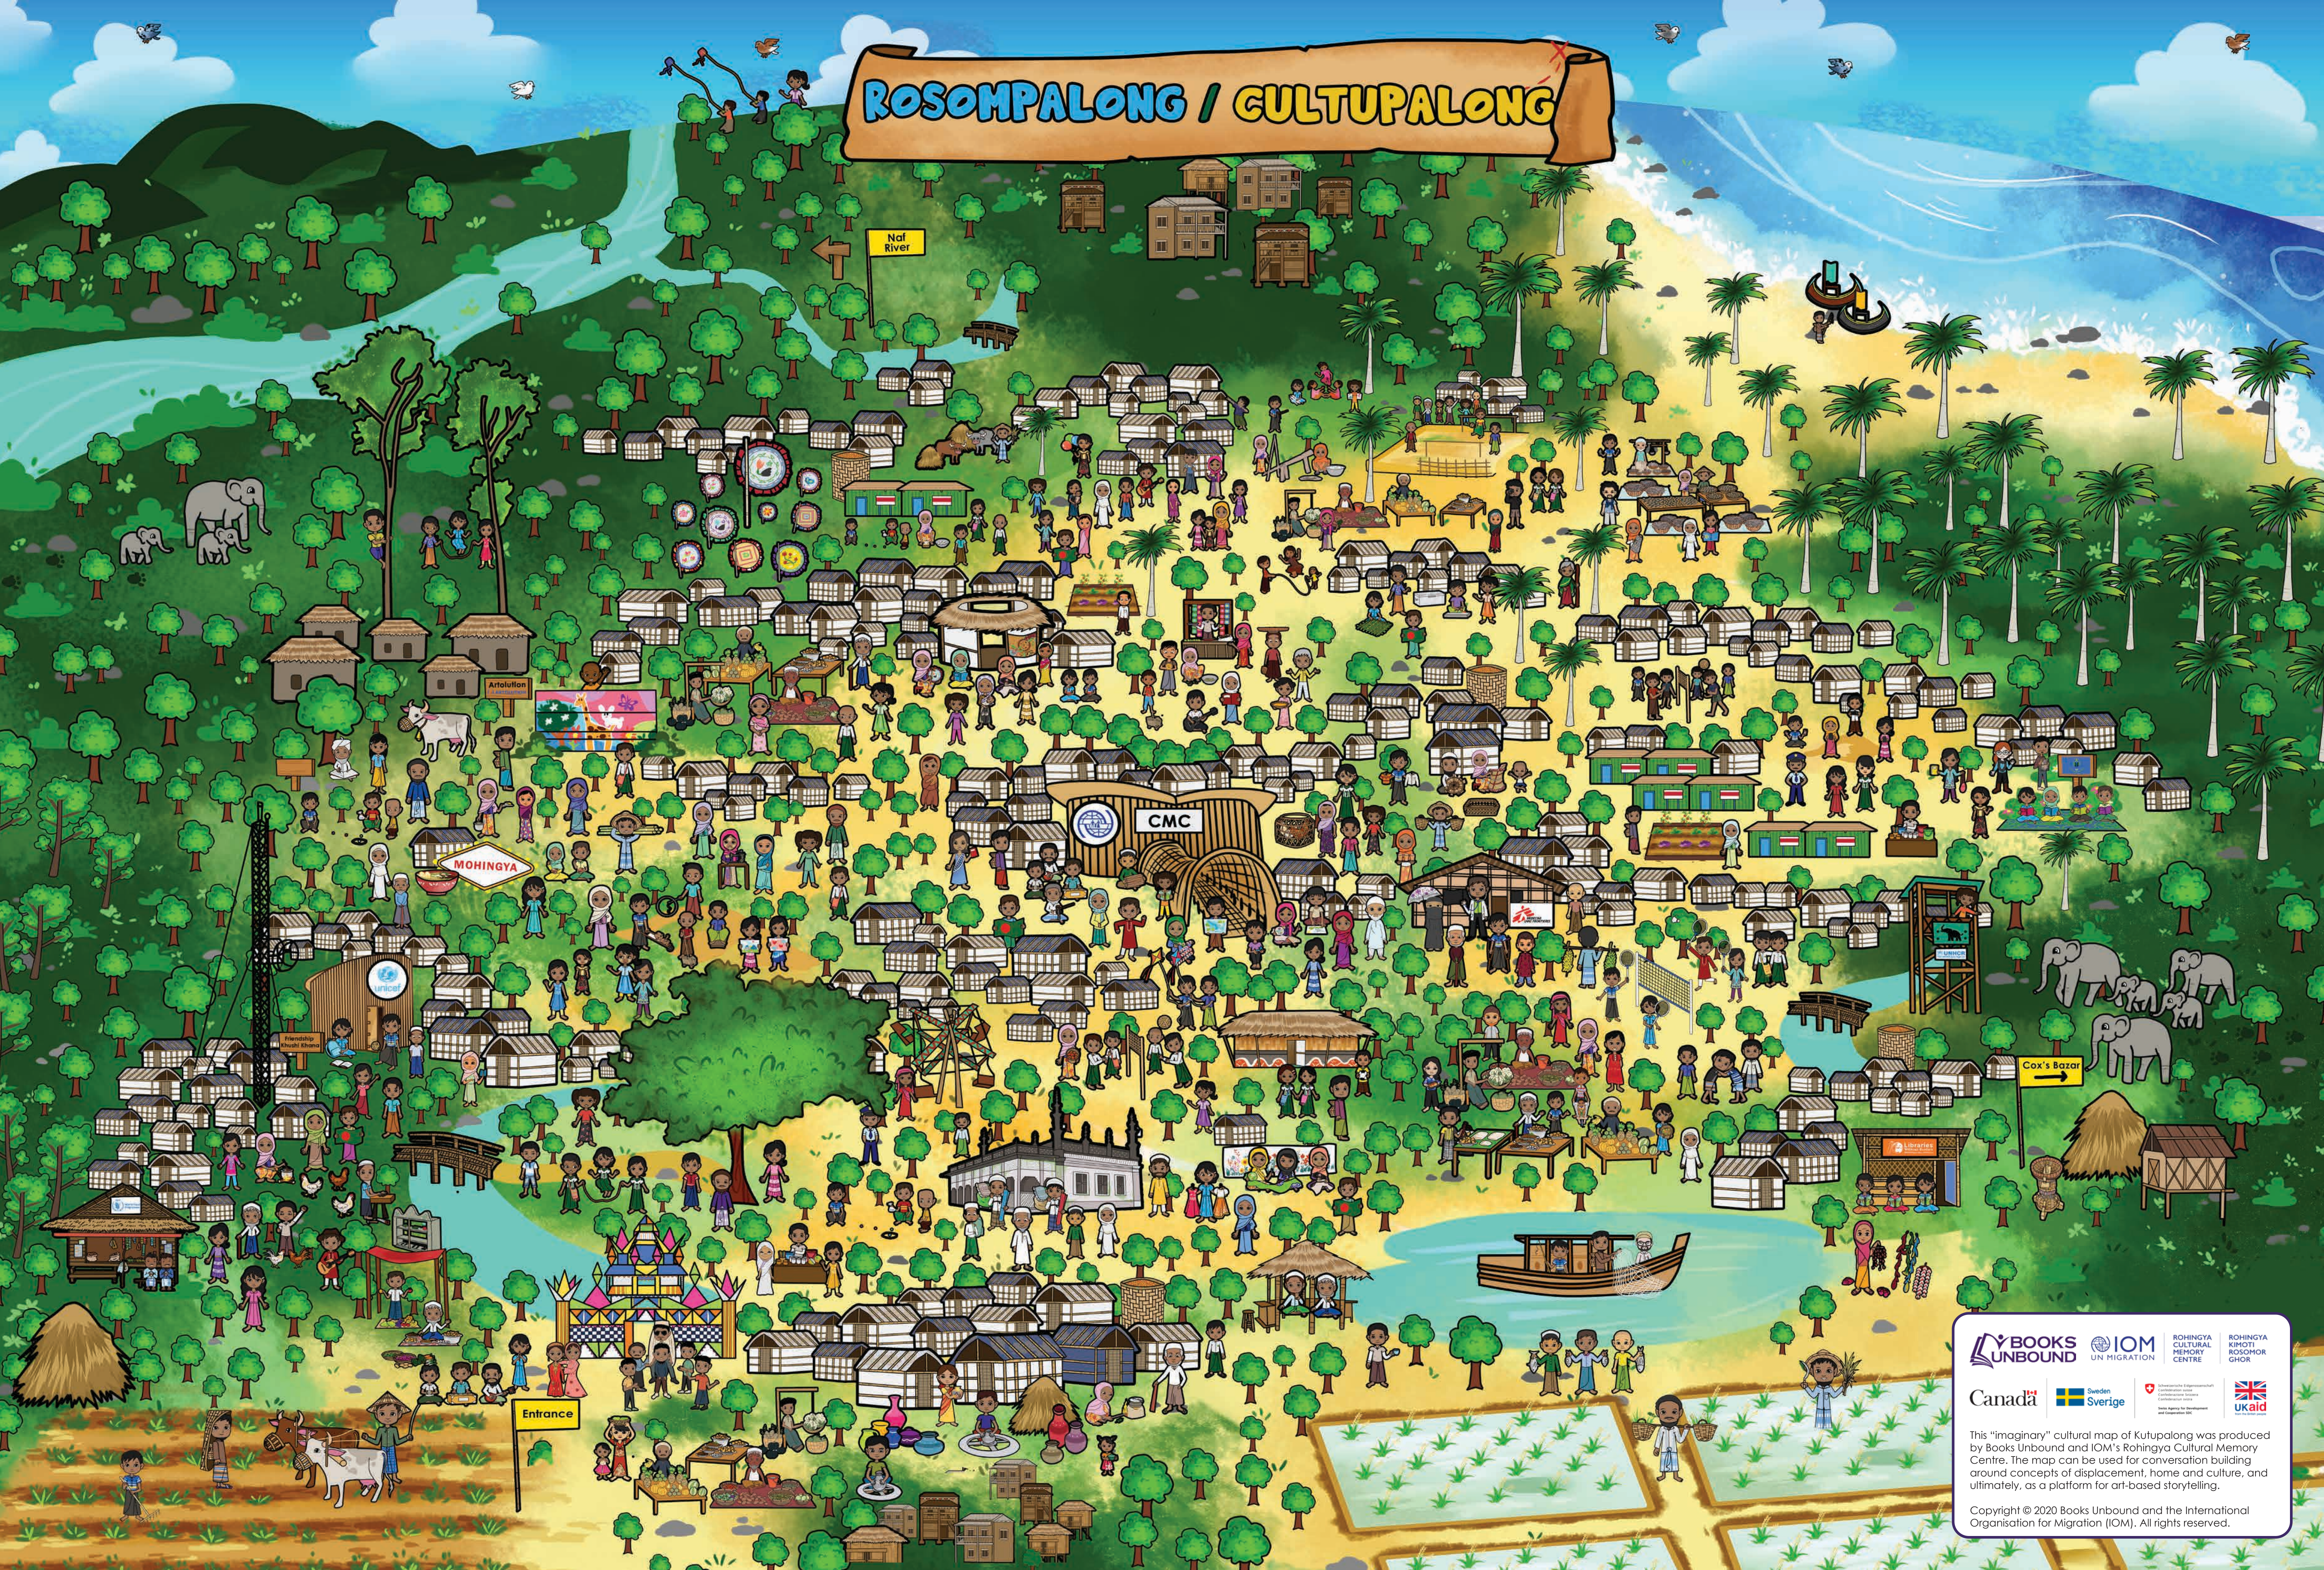

ROSOMPALONG / CULTUPALONG

BOOKS UNBOUND **IOM** UN MIGRATION **ROHINGYA CULTURAL MEMORY CENTRE** **ROHINGYA KIMOTI ROSOMOR GHOR**

Canada **Sverige** **UKaid**

This "imaginary" cultural map of Kutupalong was produced by Books Unbound and IOM's Rohingya Cultural Memory Centre. The map can be used for conversation building around concepts of displacement, home and culture, and ultimately, as a platform for art-based storytelling.

Copyright © 2020 Books Unbound and the International Organisation for Migration (IOM). All rights reserved.